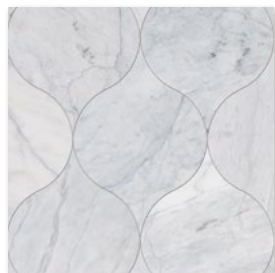

NW00023
AVENZA HONED & POLISHED
WINTER LEAF TILE
4 7/8"x6 13/16"x3/8"