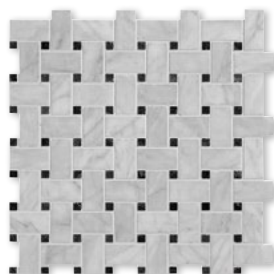

AVENZA

HONED MARBLE COLLECTION

Product Featured: Avenza Honed 2 3/4"x5 1/2"x3/8", Avenza 12"x12"x3/8", Avenza Pencil Liner

Floor / Wall Tiles

Avenza Honed Marble

Black Honed Marble

IN STOCK AVAILABLE SIZES

| AVENZA | BLACK | |
|---------|---------|----------------------|
| TL12792 | TL90214 | 2 3/4"x5 1/2"x3/8" |
| TL12793 | TL90215 | 5 1/2"x5 1/2"x3/8" |
| TL15289 | - | 6"x12"x3/8" Bevelled |
| TL12765 | TL90216 | 12"x12"x3/8" |
| TL12794 | TL90748 | 18"x18"x1/2" |
| TL16748 | - | 12"x24"x1/2" |

SPECIAL ORDER AVAILABLE SIZES (AVENZA)

4"x18"x1/2"

6"x18"x1/2"

9"x18"x1/2"

* Special order only. Please check with your sales representative for availability.

* Please go to page 202 to see tile installing options.

* These sizes are nominal.

* Minimum order is 300 sq.ft.

Mosaics

MS00736
AVENZA HONED
1"x1"
12"x12"x3/8" Sheets

MS00483
AVENZA & BLACK HONED
Basket Weave 1"x2"
12"x12"x3/8" Sheets

MS00482
AVENZA HONED
Hexagon 2"
10 3/8"x12x3/8" Sheets

Product Featured: Avenza Honed 2 3/4"x5 1/2"x3/8" , Avenza Honed Pencil Liner

TRADITIONAL TO CONTEMPORARY... A STONE FOR ALL AGES

The Avenza Collection transcends time. The combination of a natural marble with classic and traditional shades of black and white results in a legacy. This integration of both classic and contemporary shapes and sizes utilizing the art of mosaics make it an immemorial design. The finely honed (lightly polished to a low sheen) surface of the stone has a delightful array of metro tile shapes; traditional hexagons provide for almost endless applications. Stately, refined and versatile, this collection is destined to be a mainstay in traditional to minimalistic environments.