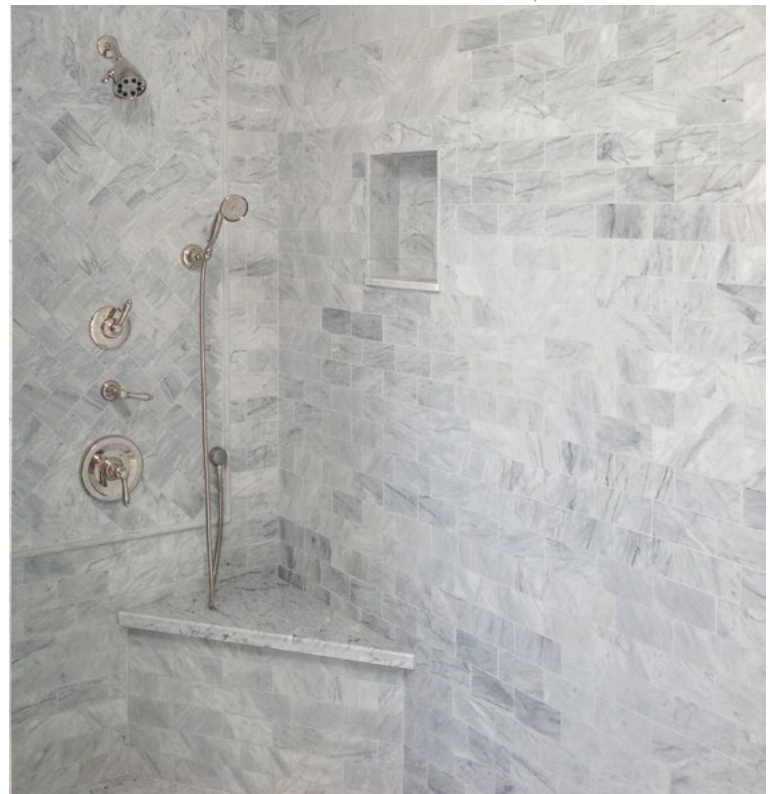

ML00520 BLACK HONED
Pencil Liner Moulding
1/2"x12"x11/16"

Decorative Accents

SP00587
AVENZA HONED
Corner Shelf
8"x8"x3/4"

SP00878
AVENZA HONED
Threshold 2 Side Bevelled
4"x36"x3/4"

Slabs

SL10815 SLAB 1 1/4"
SL10784 SLAB 3/4"

Product Featured: Avenza Honed 2 3/4"x5 1/2"x3/8" , Avenza Honed Pencil Liner

TRADITIONAL TO CONTEMPORARY... A STONE FOR ALL AGES

The Avenza Collection transcends time. The combination of a natural marble with classic and traditional shades of black and white results in a legacy. This integration of both classic and contemporary shapes and sizes utilizing the art of mosaics make it an immemorial design. The finely honed (lightly polished to a low sheen) surface of the stone has a delightful array of metro tile shapes; traditional hexagons provide for almost endless applications. Stately, refined and versatile, this collection is destined to be a mainstay in traditional to minimalistic environments.