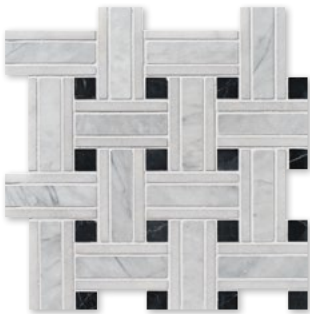

AVENZA MODERN
HONED MARBLE COLLECTION

Product Featured: Avenza Modern Bevelled Subway Tile 2 3/4" x 5 1/2" x 3/8"

Wall Tile

TL15535
AVENZA HONED
Modern Bevelled Subway Tile
2 3/4" x 5 1/2" x 3/8"

Mesh Mounted Floor / Wall Tiles

MS01187
AVENZA HONED
2 3/4" x 5 1/2" Mesh Mounted Staggered Subway Tile Mosaic
8 7/16" x 11" x 3/8" Sheets

Mosaics

MS01159
GLACIER MODERN HONED
Random Cubes (Special Order)
12" x 12" Sheets

MS01160
AVENZA MODERN HONED
Staggered Mosaic 5/8" x 3"
12" x 12" x 3/8" Sheets

MS01161
AVENZA MODERN HONED
Staggered Mosaic 1 1/4" x 6"
12" x 12" x 3/8" Sheets

MS01163
AVENZA MODERN HONED
Lattice Mosaic
12" x 12" x 3/8" Sheets

MS01156
MASSA MODERN BAMBOO
6" x 12" x 3/8" Sheets

Mouldings