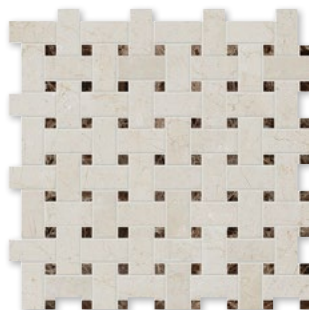

* These sizes are nominal.

* Minimum order is 300 sq.ft.

Floor / Wall Tiles

Color : Crema Marfil Classic Marble

IN STOCK AVAILABLE SIZES	POLISHED	HONED
12"x12"x3/8"	TL90047	TL90754 *(S.O.)
18"x18"x1/2" Bevelled	TL90782	TL90781 *(S.O.)
12"x24"x3/8"	TL90758	TL90756 *(S.O.)
24"x24"x1/2" Bevelled	TL90783 *(S.O.)	-

Compatible Mosaics

MS00837
MILANO DARK BLEND POLISHED
5/8"x2"
12"x12"x3/8" Sheets

MS00827
MILANO BLEND POLISHED
5/8"x2"
12"x12"x3/8" Sheets

Mouldings

ML90025 CREMA MARFIL POLISHED
Andorra Moulding
2"x12"x1"

ML90021 CREMA MARFIL POLISHED
Pencil Liner Moulding
1/2"x12"x11/16"

Mosaics

MS90025
CREMA MARFIL POLISHED
1"x1"
12"x12"x3/8" Sheets

MS90045
CREMA MARFIL & EMPERADOR DARK
POLISHED Basket Weave 1"x2"
12"x12"x3/8" Sheets