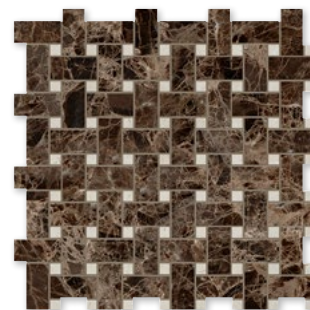

ML90021 CREMA MARFIL POLISHED
Pencil Liner Moulding
1/2"x12"x11/16"

Mosaics

MS90025
CREMA MARFIL POLISHED
1"x1"
12"x12"x3/8" Sheets

MS90045
CREMA MARFIL & EMPERADOR DARK
POLISHED Basket Weave 1"x2"
12"x12"x3/8" Sheets

MS90044
EMPERADOR DARK & CREMA MARFIL
POLISHED Basket Weave 1"x2"
12"x12"x3/8" Sheets

Compatible Decorative Products

NW90206
CREMA MARFIL POLISHED
SAN FELIPE TILE
8"x9 3/4"x3/8"

NW90130
CREMA MARFIL POLISHED
ARABESQUE TILE
8"x11"x3/8"