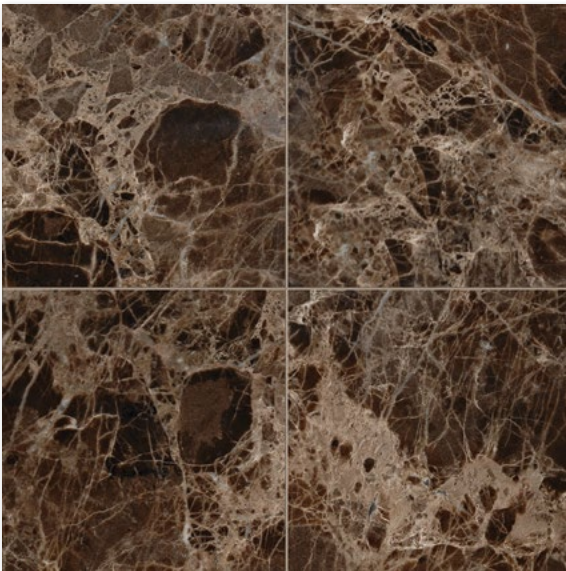

Floor / Wall Tiles

IN STOCK AVAILABLE SIZES

TL90219	2 3/4"x5 1/2"x3/8"
TL90220	5 1/2"x5 1/2"x3/8"
TL10504	12"x12"x3/8"
TL90114	18"x18"x3/8"

ELEGANCE, SOPHISTICATION AND LASTING BEAUTY.

The Harmony Emperor Dark is truly a wonderful choice for floor and wall covering in your home or business. Precision cutting and fine polishing of the stone adds a feeling of elegance, sophistication and lasting beauty.

These choices of Marble can enliven your entryway, dining room, bathroom and virtually any room. Throughout history, marble has been used as a building material, a medium for art and as an interior décor element.

Emperor Dark Polished Marble