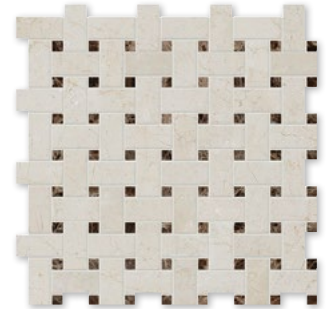

Emperor Dark Polished Marble

## Mosaics

MS90026  
EMPERADOR DARK POLISHED  
1"x1"  
12"x12"x3/8" Sheets

MS90044  
EMPERADOR DARK & CREMA MARFIL  
POLISHED Basket Weave 1"x2"  
12"x12"x3/8" Sheets

MS90045  
CREMA MARFIL & EMPERADOR DARK  
POLISHED Basket Weave 1"x2"  
12"x12"x3/8" Sheets