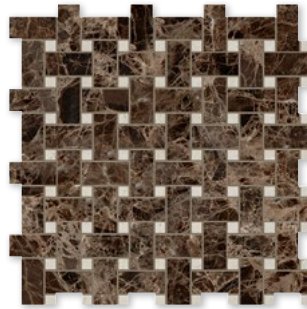

MS90044
EMPERADOR DARK & CREMA MARFIL
POLISHED Basket Weave 1"x2"
12"x12"x3/8" Sheets