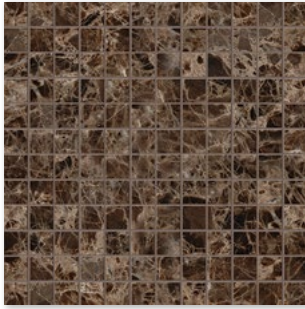

Mosaics

MS90026
EMPERADOR DARK POLISHED
1"x1"
12"x12"x3/8" Sheets