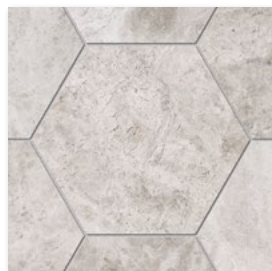

Compatible Decorative Products

NW00027
SKYLINE & SILVER SHADOW HONED
WINTER LEAF TILE
4 7/8"x6 13/16"x3/8"

NW00022
SILVER SHADOW POLISHED
5" LARGE HEXAGON TILE

NW90386
SILVER CLOUDS POLISHED
GOTHIC ARABESQUE TILE
4 7/8"x8 13/16"x3/8"