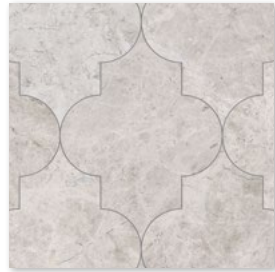

NW90161
SILVER SHADOW HONED
ARABESQUE TILE
8"x11"x3/8"