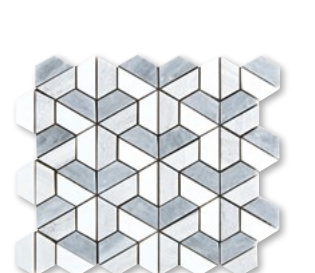

NW00048
 SKYLINE DARK POLISHED & HONED
 CHEVRON FUSION MOSAIC
 16"x11 7/8"x3/8" Sheets

NW00027
 SKYLINE & SILVER SHADOW HONED
 WINTER LEAF TILE
 4 7/8"x6 13/16"x3/8"

NW00021
 SKYLINE CROSS CUT HONED
 5" LARGE HEXAGON TILE

NW00041
 SKYLINE POLISHED CHEVRON
 13"x19"x 3/8" Sheets

NW00042
 SKYLINE HONED CHEVRON
 13"x19"x 3/8" Sheets

MS01155
 SKYLINE MODERN POLISHED
 Staggered Mosaic 5/8"x3"
 12"x12"x3/8" Sheets

MS01153
 SKYLINE MODERN POLISHED
 Staggered Mosaic 1 1/4"x6"
 12"x12"x3/8" Sheets

MS01308
 SKYLINE & AVENZA & SNOW WHITE
 2"x2" Textured Mosaic
 12"x12"x3/8" Sheets

MS01309
 SKYLINE & BOSPHORUS
 2"x2" Textured Mosaic
 12"x12"x3/8" Sheets

MS01263
 ALLURE & SNOW WHITE & SKYLINE
 3D Hexagon Textured 3/8" Mosaic
 10 3/8"x12"x3/8"

TL16543
 SYKLINE HONED
 Elevation Pattern

EXPLORING NEW WAYS TO UNCOVER
 YOUR MEANING OF VERSATILITY.

Skyline's varying shades of milky snows and cool silvers are destined to be a part of the modernist's chic space. With a backdrop of stream-lined tiles or polished mosaics, the collection's appeal lies in its ability to morph and transform any space from bland to electric.