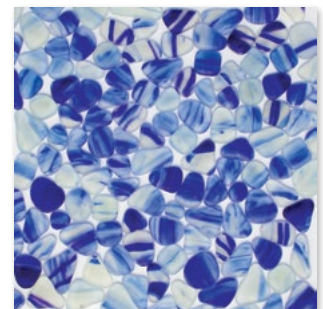

# RIVA DEL MAR

GLASS COLLECTION

THE RIVA DEL MAR WILL TRULY TRANSFORM YOUR ENVIRONMENT INTO A COLORFUL NATURAL PLACE.

Born from the rich, organic colors identified in Agate, Tiger Eye, Malachite and Sea Glass, Riva Del Mar takes inspiration found in the riverbeds of the amazon and the beaches of Bali. Apart from their highpolish, wet-look or soft honed aesthetic, these stones are created from 35% recycled materials and come in 8 varying hues. Sold by the square foot, these face-mounted glass stones retain their brilliance and unrivaled color indoors or out. Excellent for wet environments with antimicrobial qualities, Riva Del Mar adds a fresh textural element to your space.

GT00284  
LAPIS DOARATO (Special Order)  
Gloss  
12"x12"x1/4" Sheets

GT00285  
LAPIS DOARATO (Special Order)  
Matte  
12"x12"x1/4" Sheets

GT00288  
AQUA MARINO  
Gloss  
12"x12"x1/4" Sheets

GT00289  
AQUA MARINO  
Matte  
12"x12"x1/4" Sheets

GT00286  
AZZURRO  
Gloss  
12"x12"x1/4" Sheets

GT00287  
AZZURRO  
Matte  
12"x12"x1/4" Sheets

GT00290 \*(S.O.)  
**GIALLO VERDINO (Special Order)**  
 Gloss  
 12"x12"x1/4" Sheets

GT00291 \*(S.O.)  
**GIALLO VERDINO (Special Order)**  
 Matte  
 12"x12"x1/4" Sheets