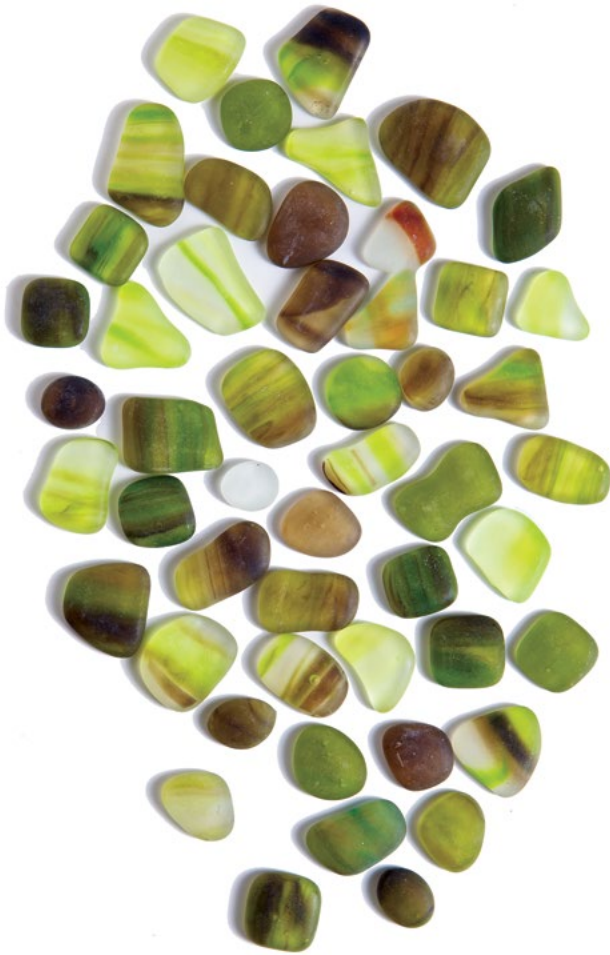

# RIVA DEL MAR

GLASS COLLECTION

THE RIVA DEL MAR WILL TRULY TRANSFORM YOUR ENVIRONMENT INTO A COLORFUL NATURAL PLACE.

Born from the rich, organic colors identified in Agate, Tiger Eye, Malachite and Sea Glass, Riva Del Mar takes inspiration found in the riverbeds of the amazon and the beaches of Bali. Apart from their highpolish, wet-look or soft honed aesthetic, these stones are created from 35% recycled materials and come in 8 varying hues. Sold by the square foot, these face-mounted glass stones retain their brilliance and unrivaled color indoors or out. Excellent for wet environments with antimicrobial qualities, Riva Del Mar adds a fresh textural element to your space.

\*(S.O.) : Special Order.  
Lead times may vary 8-10 weeks depending on product.

GT00282 \*(S.O.)  
CAPRIFOGLIO  
Gloss  
12"x12"x1/4" Sheets

GT00283 \*(S.O.)  
CAPRIFOGLIO  
Matte  
12"x12"x1/4" Sheets

GT00286  
AZZURRO  
Gloss  
12"x12"x1/4" Sheets

GT00287  
AZZURRO  
Matte  
12"x12"x1/4" Sheets

GT00290 \*(S.O.)  
**GIALLO VERDINO (Special Order)**  
 Gloss  
 12"x12"x1/4" Sheets

GT00291 \*(S.O.)  
**GIALLO VERDINO (Special Order)**  
 Matte  
 12"x12"x1/4" Sheets

GT00292 \*(S.O.)  
**ACQUA DI MARE**  
 Gloss  
 12"x12"x1/4" Sheets

GT00293 \*(S.O.)  
**ACQUA DI MARE**  
 Matte  
 12"x12"x1/4" Sheets

Product Featured: Aqua Marino Gloss

GT00294 \*(S.O.)  
**SABBIA BIANCA (Special Order)**  
 Gloss  
 12"x12"x1/4" Sheets