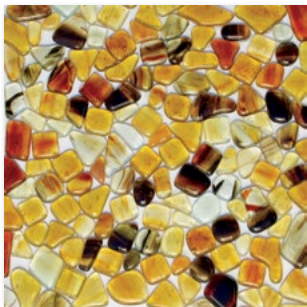

GT00296
MIELE (Special Order)
Gloss
12"x12"x1/4" Sheets