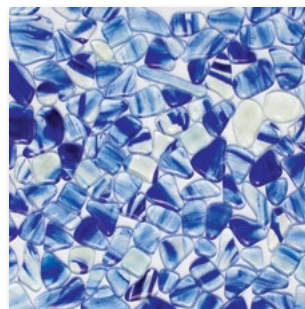

# RIVA DEL MAR

GLASS COLLECTION

THE RIVA DEL MAR WILL TRULY TRANSFORM YOUR ENVIRONMENT INTO A COLORFUL NATURAL PLACE.

Born from the rich, organic colors identified in Agate, Tiger Eye, Malachite and Sea Glass, Riva Del Mar takes inspiration found in the riverbeds of the amazon and the beaches of Bali. Apart from their highpolish, wet-look or soft honed aesthetic, these stones are created from 35% recycled materials and come in 8 varying hues. Sold by the square foot, these face-mounted glass stones retain their brilliance and unrivaled color indoors or out. Excellent for wet environments with antimicrobial qualities, Riva Del Mar adds a fresh textural element to your space.

GT00284  
LAPIS DOARATO (Special Order)  
Gloss  
12"x12"x1/4" Sheets

GT00285  
LAPIS DOARATO (Special Order)  
Matte  
12"x12"x1/4" Sheets

GT00288  
AQUA MARINO  
Gloss  
12"x12"x1/4" Sheets

GT00289  
AQUA MARINO  
Matte  
12"x12"x1/4" Sheets

GT00286  
AZZURRO  
Gloss  
12"x12"x1/4" Sheets

GT00287  
AZZURRO  
Matte  
12"x12"x1/4" Sheets

GT00290 \*(S.O.)  
**GIALLO VERDINO (Special Order)**  
 Gloss  
 12"x12"x1/4" Sheets

GT00291 \*(S.O.)  
**GIALLO VERDINO (Special Order)**  
 Matte  
 12"x12"x1/4" Sheets