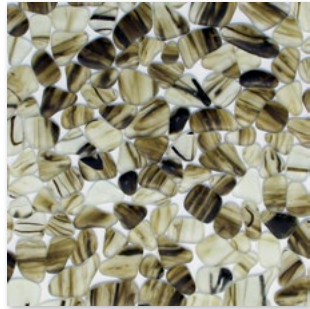

# RIVA DEL MAR

GLASS COLLECTION

THE RIVA DEL MAR WILL TRULY TRANSFORM YOUR ENVIRONMENT INTO A COLORFUL NATURAL PLACE.

Born from the rich, organic colors identified in Agate, Tiger Eye, Malachite and Sea Glass, Riva Del Mar takes inspiration found in the riverbeds of the amazon and the beaches of Bali. Apart from their highpolish, wet-look or soft honed aesthetic, these stones are created from 35% recycled materials and come in 8 varying hues. Sold by the square foot, these face-mounted glass stones retain their brilliance and unrivaled color indoors or out. Excellent for wet environments with antimicrobial qualities, Riva Del Mar adds a fresh textural element to your space.

GT00286  
AZZURRO  
Gloss  
12"x12"x1/4" Sheets

GT00287  
AZZURRO  
Matte  
12"x12"x1/4" Sheets

GT00290 \*(S.O.)  
**GIALLO VERDINO (Special Order)**  
 Gloss  
 12"x12"x1/4" Sheets

GT00291 \*(S.O.)  
**GIALLO VERDINO (Special Order)**  
 Matte  
 12"x12"x1/4" Sheets

GT00292 \*(S.O.)  
**ACQUA DI MARE**  
 Gloss  
 12"x12"x1/4" Sheets

GT00293 \*(S.O.)  
**ACQUA DI MARE**  
 Matte  
 12"x12"x1/4" Sheets

Product Featured: Aqua Marino Gloss

GT00294 \*(S.O.)  
**SABBIA BIANCA (Special Order)**  
 Gloss  
 12"x12"x1/4" Sheets