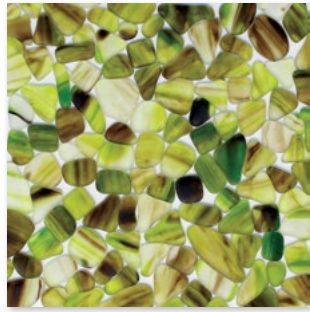

# RIVA DEL MAR

GLASS COLLECTION

THE RIVA DEL MAR WILL TRULY TRANSFORM YOUR ENVIRONMENT INTO A COLORFUL NATURAL PLACE.

Born from the rich, organic colors identified in Agate, Tiger Eye, Malachite and Sea Glass, Riva Del Mar takes inspiration found in the riverbeds of the amazon and the beaches of Bali. Apart from their highpolish, wet-look or soft honed aesthetic, these stones are created from 35% recycled materials and come in 8 varying hues. Sold by the square foot, these face-mounted glass stones retain their brilliance and unrivaled color indoors or out. Excellent for wet environments with antimicrobial qualities, Riva Del Mar adds a fresh textural element to your space.

\*(S.O.) : Special Order.  
Lead times may vary 8-10 weeks depending on product.

GT00282 \*(S.O.)  
CAPRIFOGLIO  
Gloss  
12"x12"x1/4" Sheets

GT00283 \*(S.O.)  
CAPRIFOGLIO  
Matte  
12"x12"x1/4" Sheets

GT00284  
LAPIS DOARATO (Special Order)  
Gloss  
12"x12"x1/4" Sheets

GT00285  
LAPIS DOARATO (Special Order)  
Matte  
12"x12"x1/4" Sheets

GT00288  
AQUA MARINO  
Gloss  
12"x12"x1/4" Sheets

GT00289  
AQUA MARINO  
Matte  
12"x12"x1/4" Sheets

GT00286  
AZZURRO  
Gloss  
12"x12"x1/4" Sheets

GT00287  
AZZURRO  
Matte  
12"x12"x1/4" Sheets

GT00290 \*(S.O.)  
**GIALLO VERDINO (Special Order)**  
 Gloss  
 12"x12"x1/4" Sheets

GT00291 \*(S.O.)  
**GIALLO VERDINO (Special Order)**  
 Matte  
 12"x12"x1/4" Sheets