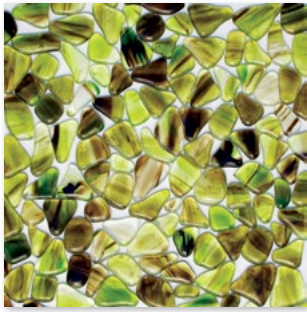

# RIVA DEL MAR

GLASS COLLECTION

THE RIVA DEL MAR WILL TRULY TRANSFORM YOUR ENVIRONMENT INTO A COLORFUL NATURAL PLACE.

Born from the rich, organic colors identified in Agate, Tiger Eye, Malachite and Sea Glass, Riva Del Mar takes inspiration found in the riverbeds of the amazon and the beaches of Bali. Apart from their highpolish, wet-look or soft honed aesthetic, these stones are created from 35% recycled materials and come in 8 varying hues. Sold by the square foot, these face-mounted glass stones retain their brilliance and unrivaled color indoors or out. Excellent for wet environments with antimicrobial qualities, Riva Del Mar adds a fresh textural element to your space.

\*(S.O.) : Special Order.  
Lead times may vary 8-10 weeks depending on product.

GT00282 \*(S.O.)  
CAPRIFOGLIO  
Gloss  
12"x12"x1/4" Sheets

GT00283 \*(S.O.)  
CAPRIFOGLIO  
Matte  
12"x12"x1/4" Sheets

GT00284  
LAPIS DOARATO (Special Order)  
Gloss  
12"x12"x1/4" Sheets

GT00285  
LAPIS DOARATO (Special Order)  
Matte  
12"x12"x1/4" Sheets

GT00288  
AQUA MARINO  
Gloss  
12"x12"x1/4" Sheets

GT00289  
AQUA MARINO  
Matte  
12"x12"x1/4" Sheets

GT00286  
AZZURRO  
Gloss  
12"x12"x1/4" Sheets

GT00287  
AZZURRO  
Matte  
12"x12"x1/4" Sheets

GT00290 \*(S.O.)  
**GIALLO VERDINO (Special Order)**  
 Gloss  
 12"x12"x1/4" Sheets

GT00291 \*(S.O.)  
**GIALLO VERDINO (Special Order)**  
 Matte  
 12"x12"x1/4" Sheets