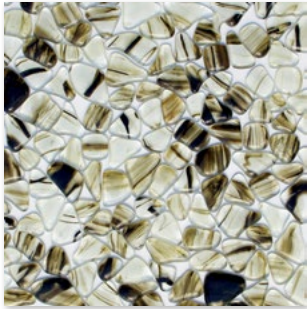

# RIVA DEL MAR

GLASS COLLECTION

THE RIVA DEL MAR WILL TRULY TRANSFORM YOUR ENVIRONMENT INTO A COLORFUL NATURAL PLACE.

Born from the rich, organic colors identified in Agate, Tiger Eye, Malachite and Sea Glass, Riva Del Mar takes inspiration found in the riverbeds of the amazon and the beaches of Bali. Apart from their highpolish, wet-look or soft honed aesthetic, these stones are created from 35% recycled materials and come in 8 varying hues. Sold by the square foot, these face-mounted glass stones retain their brilliance and unrivaled color indoors or out. Excellent for wet environments with antimicrobial qualities, Riva Del Mar adds a fresh textural element to your space.

GT00286  
AZZURRO  
Gloss  
12"x12"x1/4" Sheets

GT00287  
AZZURRO  
Matte  
12"x12"x1/4" Sheets

GT00290 \*(S.O.)  
**GIALLO VERDINO (Special Order)**  
 Gloss  
 12"x12"x1/4" Sheets

GT00291 \*(S.O.)  
**GIALLO VERDINO (Special Order)**  
 Matte  
 12"x12"x1/4" Sheets