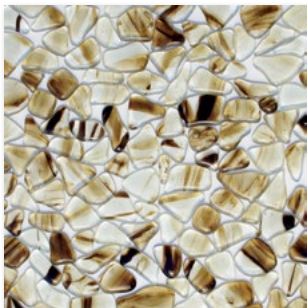

# RIVA DEL MAR

GLASS COLLECTION

THE RIVA DEL MAR WILL TRULY TRANSFORM YOUR ENVIRONMENT INTO A COLORFUL NATURAL PLACE.

Born from the rich, organic colors identified in Agate, Tiger Eye, Malachite and Sea Glass, Riva Del Mar takes inspiration found in the riverbeds of the amazon and the beaches of Bali. Apart from their highpolish, wet-look or soft honed aesthetic, these stones are created from 35% recycled materials and come in 8 varying hues. Sold by the square foot, these face-mounted glass stones retain their brilliance and unrivaled color indoors or out. Excellent for wet environments with antimicrobial qualities, Riva Del Mar adds a fresh textural element to your space.

GT00286  
AZZURRO  
Gloss  
12"x12"x1/4" Sheets

GT00287  
AZZURRO  
Matte  
12"x12"x1/4" Sheets

GT00290 \*(S.O.)  
**GIALLO VERDINO (Special Order)**  
 Gloss  
 12"x12"x1/4" Sheets

GT00291 \*(S.O.)  
**GIALLO VERDINO (Special Order)**  
 Matte  
 12"x12"x1/4" Sheets

GT00292 \*(S.O.)  
**ACQUA DI MARE**  
 Gloss  
 12"x12"x1/4" Sheets

GT00293 \*(S.O.)  
**ACQUA DI MARE**  
 Matte  
 12"x12"x1/4" Sheets

Product Featured: Aqua Marino Gloss

GT00294 \*(S.O.)  
**SABBIA BIANCA (Special Order)**  
 Gloss  
 12"x12"x1/4" Sheets