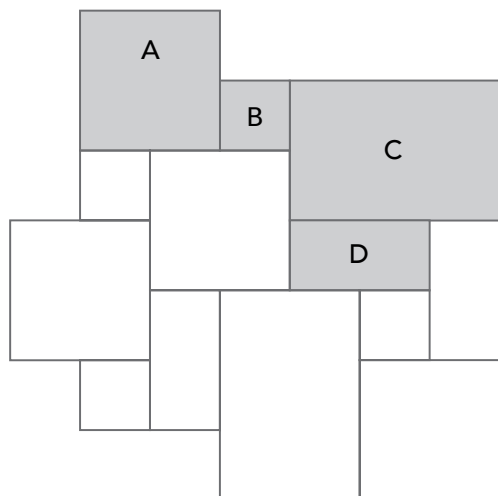

CAPRI

TUMBLLED PAVER COLLECTION

Product Featured: Walnut Dark Tumbled Versailles Pattern 1 3/8", Walnut Dark Tumbled Pool Coping 4"x8"

THE NATURAL SOLUTION FOR ALL WALKS OF LIFE

Capri Stone is the natural way to enjoy nature's beauty. This multi-use natural paver stone can be used on driveways, patios, pool decks and more. These beautiful pavers can be installed in either sand or cement. The collection also includes pool copings to provide the natural beauty of stone to the pool's edge. Imagine driving into your natural stone driveway and walking into your stone foyer, which flows throughout the house, leading you out to a natural stone patio. A magnificent way to bring mother nature into every aspect of the home, this collection brings color, style and design for every living space.

Versailles Pattern Components

A	16"x16"x1 3/8"	4 pcs in a set
B	8"x8"x1 3/8"	4 pcs in a set
C	16"x24"x1 3/8"	2 pcs in a set
D	8"x16"x1 3/8"	2 pcs in a set

SP01952 *(S.O.)
DIANA ROYAL TUMBLED
Pool Coping 4"x8"x1 3/8"

SP01953 *(S.O.)
DIANA ROYAL TUMBLED
Pool Coping 12"x24"x2"

TL15589
DIANA ROYAL TUMBLED
Versailles Pattern 1 3/8"

SP00337 *(S.O.)
IVORY TUMBLED
Pool Coping 4"x8"x1 3/8"

SP00832 *(S.O.)
IVORY TUMBLED
Pool Coping 12"x24"x2"

*(S.O.) : Special Order. Lead times may vary 8-10 weeks depending on product.